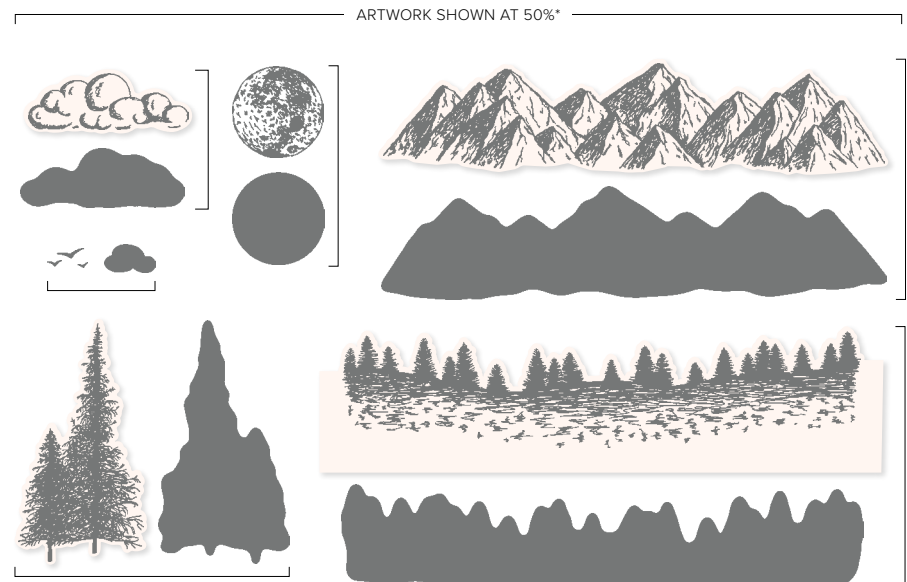

# REVERSIBLES

Expand your horizons with Reversibles™ stamps—specialized photopolymer stamps you can stamp using both sides!

**JAR OF FLOWERS • 152515 | \$23.00**  
 9 photopolymer stamps (suggested clear blocks: b, d, e) • Two-Step  
 O Coordinates with Jar Punch (p. 150)