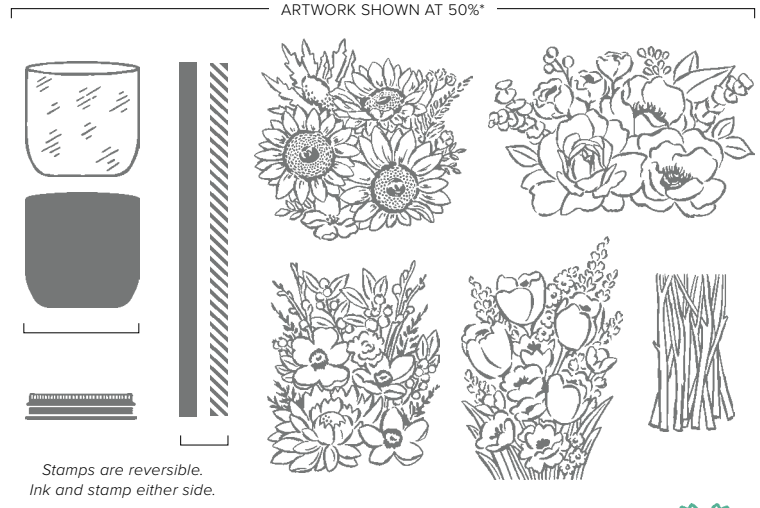

# REVERSIBLES

Expand your horizons with Reversibles™ stamps—specialized photopolymer stamps you can stamp using both sides!

**JAR OF FLOWERS • 152515 | \$23.00**  
 9 photopolymer stamps (suggested clear blocks: b, d, e) • Two-Step  
 O Coordinates with Jar Punch (p. 150)