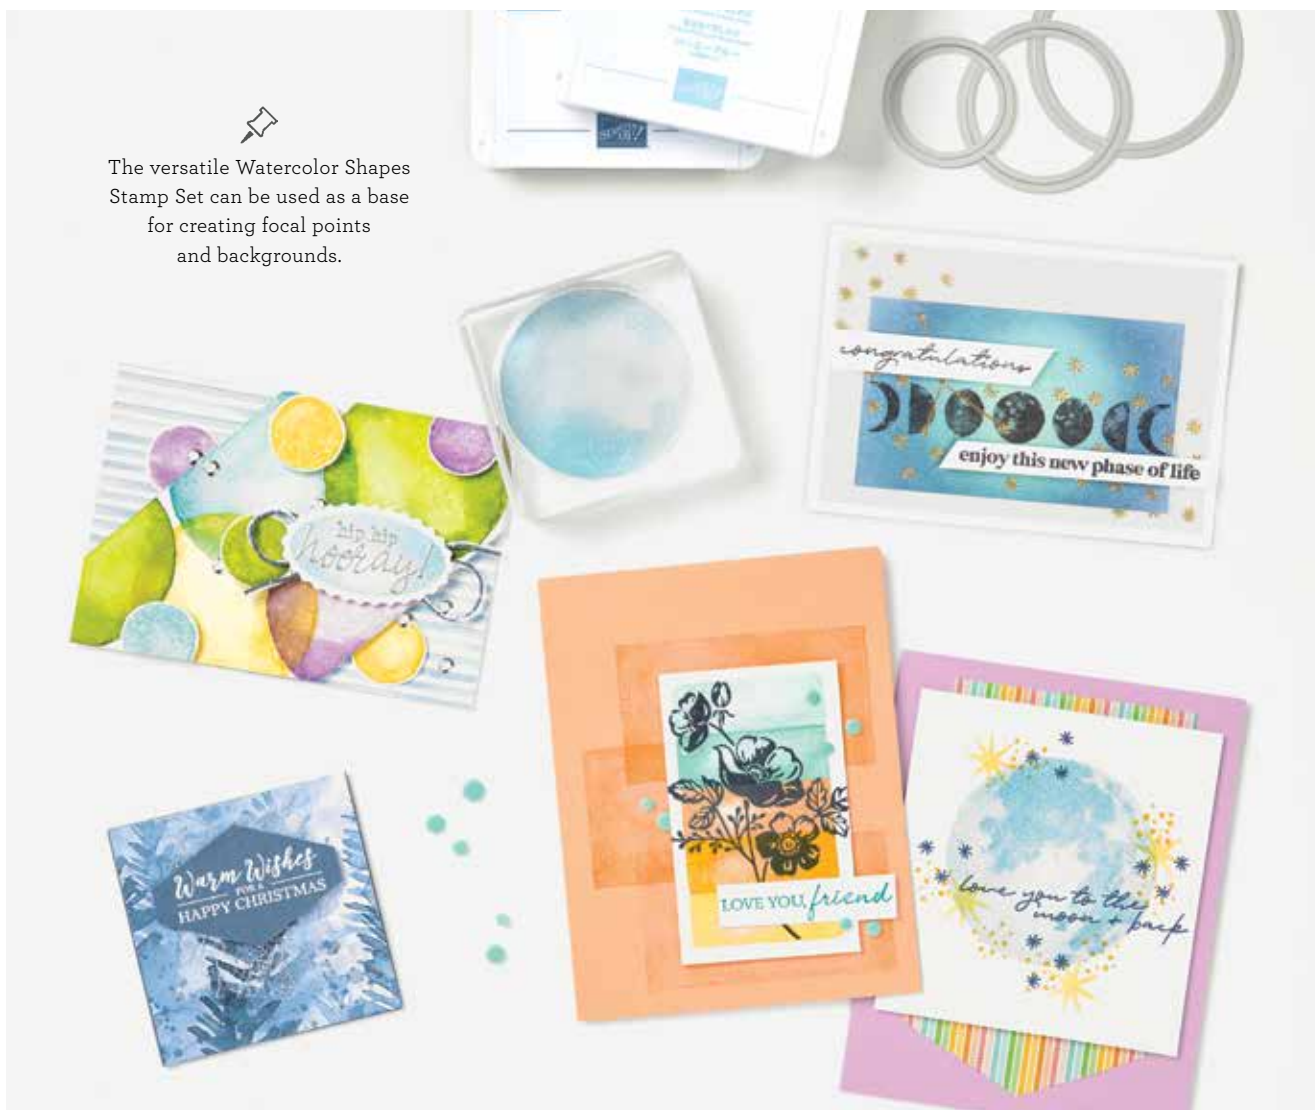

The versatile Watercolor Shapes Stamp Set can be used as a base for creating focal points and backgrounds.

PALE PAPAYA

DAFFODIL DELIGHT

BALMY BLUE

MISTY MOONLIGHT

FRESH FREESIA

hip hip
hooray!

you
did it!

happy birthday
TO YOU

wishing
you YOUR
BEST year
yet

hello
hey

TO THE
world
YOU ARE A
DAD
TO ME
you are the
WORLD

HAPPY FATHER'S DAY!

Warm Wishes
FOR A
HAPPY CHRISTMAS

Thank You
for all that you are
and every
thoughtful
thing you do

BEST YEAR • 152568 | $20.00

11 cling stamps (suggested clear blocks: a, b, c, h) •