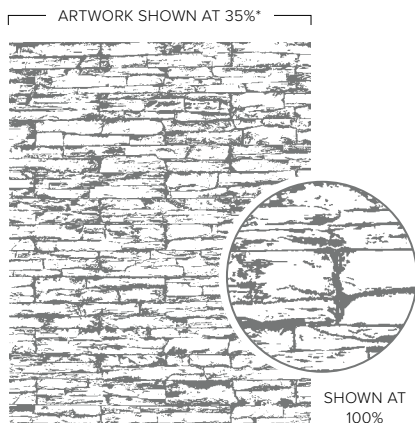

**SPiral DYE • 156927 | \$17.00**  
1 cling stamp (suggested clear block: f)

**STACKED STONE • 152556 | \$17.00**  
1 cling stamp (suggested clear block: f)

*Background |* **BEAUTY**

You can do so much with the background stamps. They measure 4-1/2" x 5-3/4" (11.4 x 14.6 cm) to cover the complete background of a card and help you create quick multiples. Use them with the Stamparatus (p. 144) to ensure full coverage.