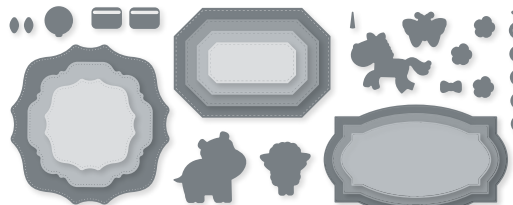

**HIPPO & FRIENDS • 153585 | \$36.00**  
25 dies. Largest die: 3-1/2" x 3-1/2" (8.9 x 8.9 cm).  
Coordinates with Hippo Happiness Stamp Set (p. 62).

**ICONIC • 155965 | \$29.00**  
11 dies. Largest die: 2" x 2-1/16" (5.1 x 5.2 cm).  
See these dies in use on p. 18.