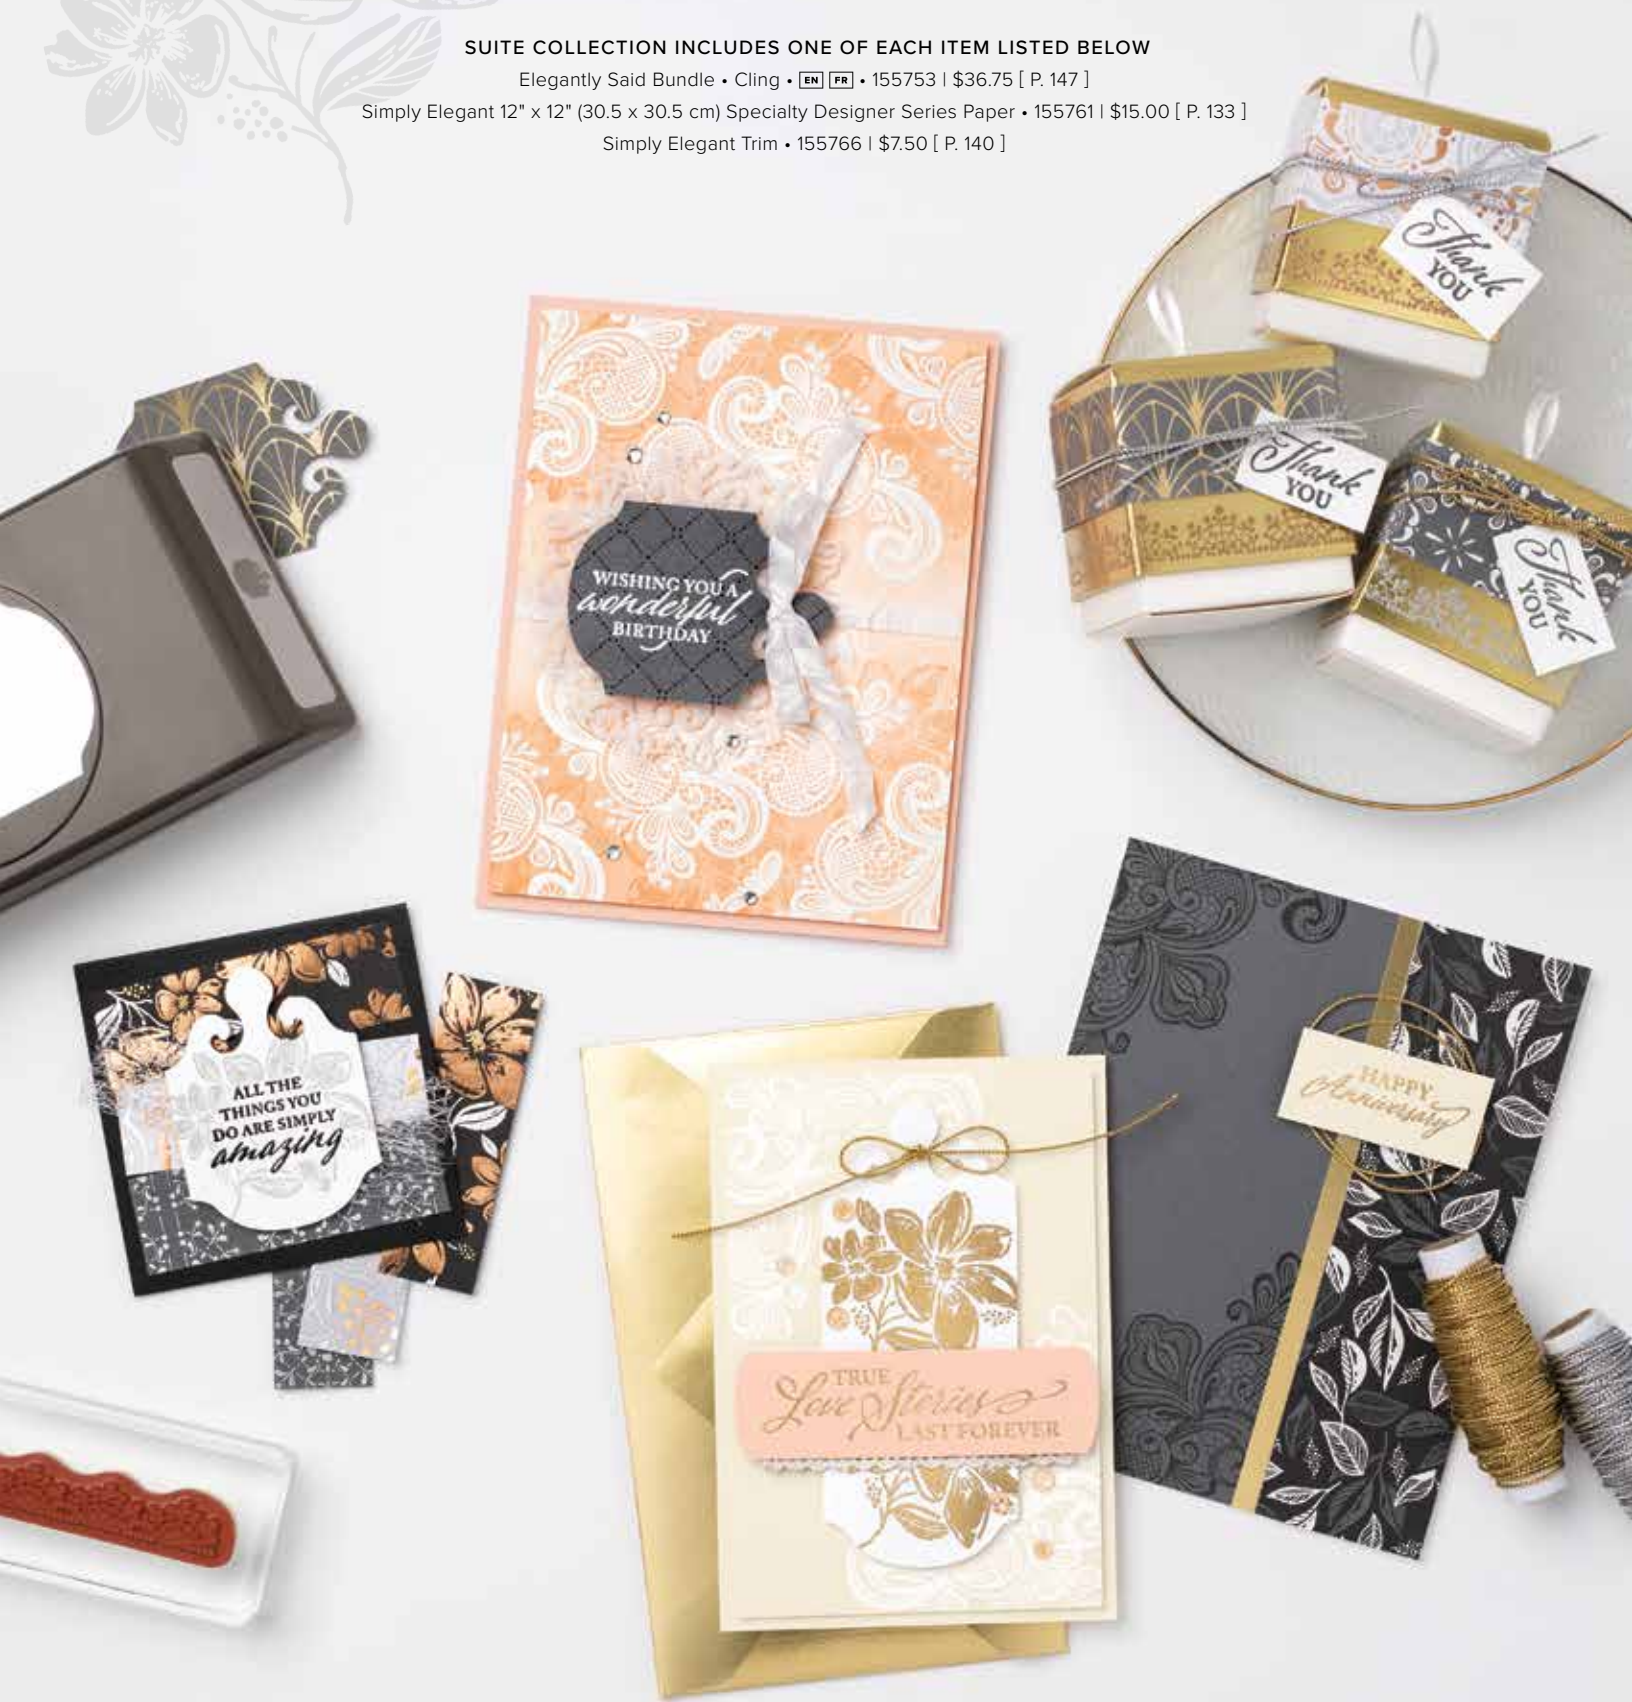

# Suite | SIMPLY ELEGANT

155764 | \$59.25

SUITE COLLECTION INCLUDES ONE OF EACH ITEM LISTED BELOW

Elegantly Said Bundle • Cling • EN FR • 155753 | \$36.75 [ P. 147 ]

Simply Elegant 12" x 12" (30.5 x 30.5 cm) Specialty Designer Series Paper • 155761 | \$15.00 [ P. 133 ]

Simply Elegant Trim • 155766 | \$7.50 [ P. 140 ]

 Create tags of any length with the Elegant Tag Punch (p. 147). Simply cut the cardstock to 1-3/4" (4.4 cm), then punch the end of the tag as shown here.