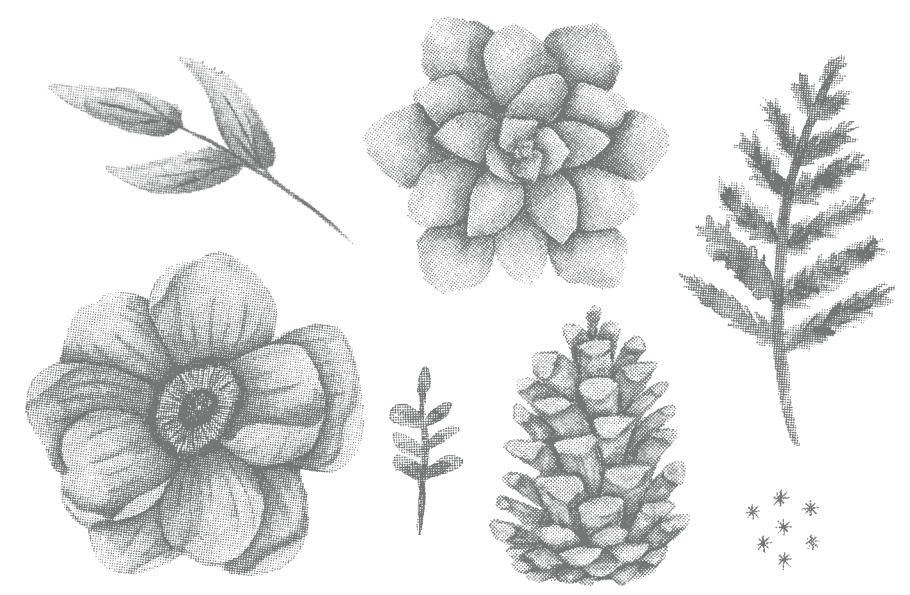

ALL ADORNED

149728 (suggested clear blocks: a, c, d, g)
8 photopolymer stamps • Available in French

FREE WITH $50 PURCHASE