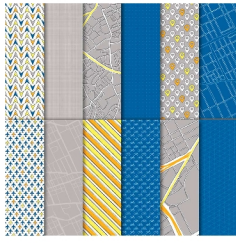

July 1-31

Designer Series Paper

Buy 3 Get 1 FREE

Animal Expedition

Best Route

***Garden Impressions**

Nature's Poem

Petal Promenade

Tranquil Textures

***Tropical Escape**

Twinkle Twinkle

Under the Mistletoe

***Wood Textures**

* = 6" x 6" DSP
All other DSP is 12" x 12"

Get your DSP NOW to use throughout the year.

SHOP at
nendykerr.stampinup.net
Click on SHOP NOW